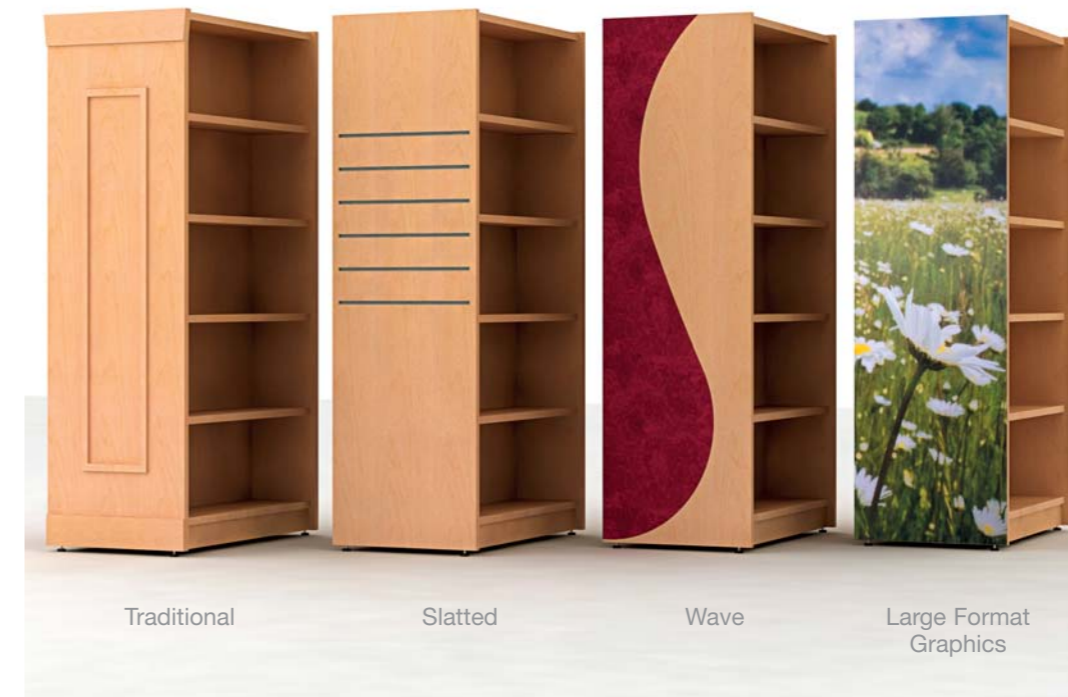

Libris Steel

Where budgets are more restricted, the wooden shelves can be replaced with steel which can result in significant cost savings.

Both Libris Timber and Libris Steel are durable, represent great value for money and are ideal for use in areas where image is important.

Standard finishes include: beech, oak, maple, ash and cherry. Other wood finishes are also available.

End Panels

A selection of end panel styles are shown below

Finishes

A selection of our wood finishes are shown below. If you can't find what you are looking for, please contact FG Library Products as we can manufacture our products to your exact specifications.