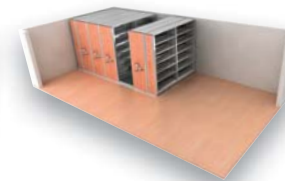

Fremtrac mobile shelving – the creation of space

The Fremtrac mobile shelving system allows you to either halve the space required for your shelving or double your storage capacity...

...all within the same footprint as traditional shelving

traditional shelving

half the space

or double the capacity

bespoke storage service

If you can not see what you are looking for or want to maximise your storage in any given space, FG Nott's bespoke storage service and FREE six step design service makes achieving your optimum storage solution simple and hassle free