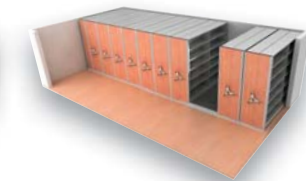

efficient storage solutions to suit your every need

All FG Nott storage units are available with either shelves, lateral files, pull-out frames, foolscap or A4 filing

All storage units are also fully lockable for greater security.

Fremtrac mobile shelving – the creation of space

The Fremtrac mobile shelving system allows you to either halve the space required for your shelving or double your storage capacity...

...all within the same footprint as traditional shelving

traditional shelving

half the space

or double the capacity

bespoke storage service

If you can not see what you are looking for or want to maximise your storage in any given space, FG Nott's bespoke storage service and FREE six step design service makes achieving your optimum storage solution simple and hassle free